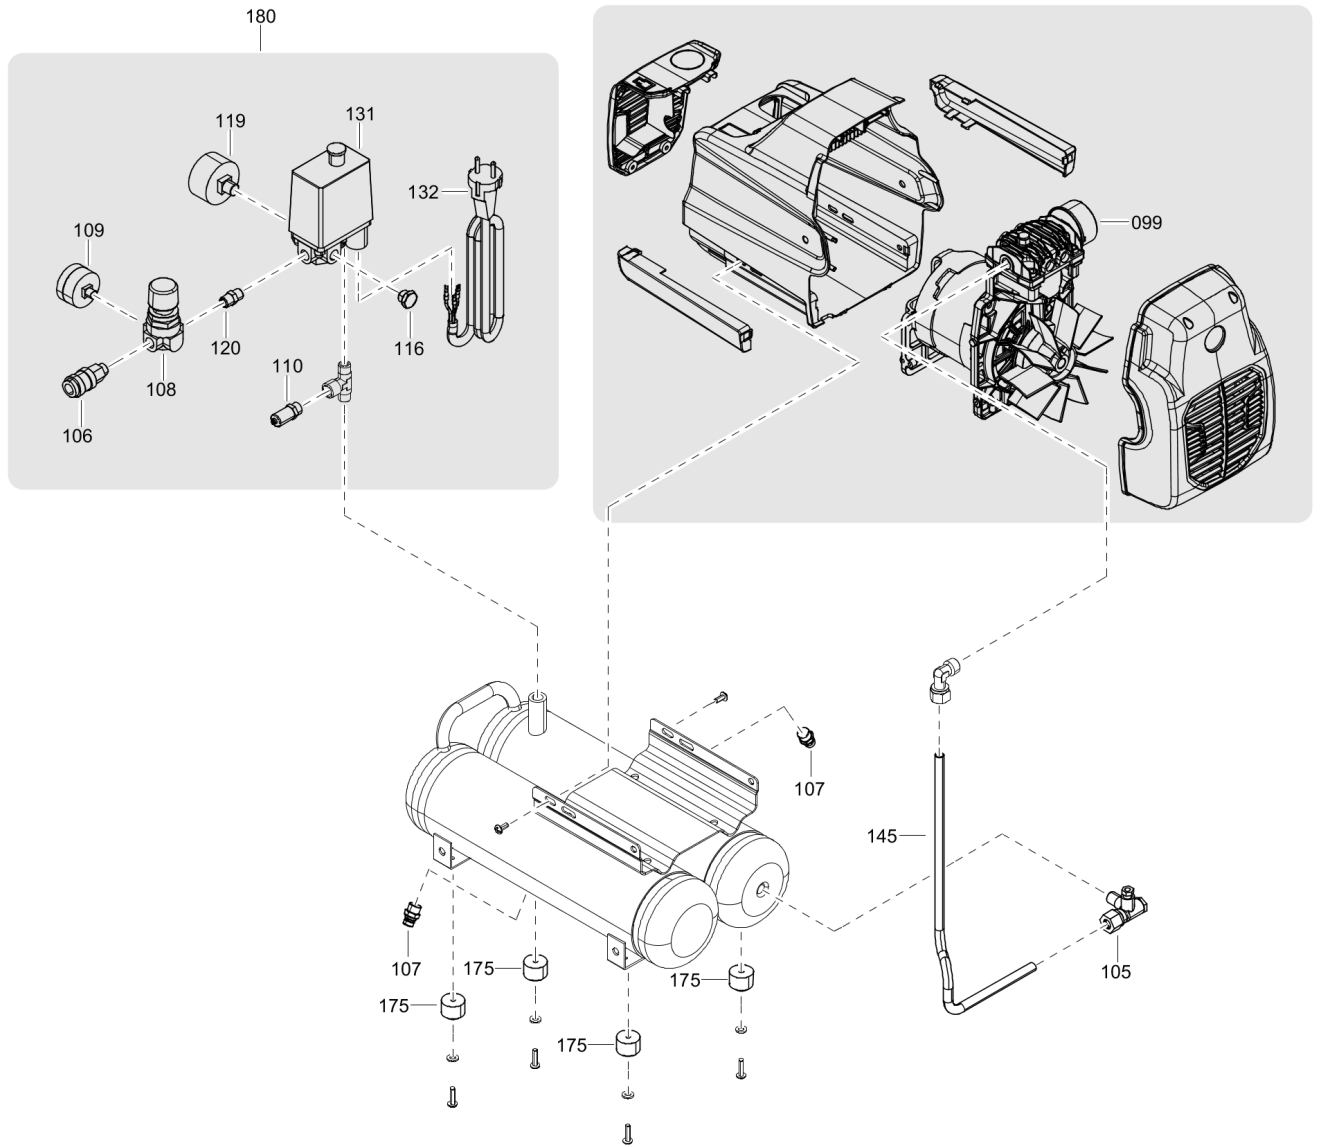

KM1

PK1

HDK

Item	Part No.	Name	Qty	Uom
KM1	1129708083	Easy kit	1	EA
PK1	1129708084	Performance kit	1	EA
HDK	1129708094	Heavy duty kit	1	EA

Compressor package 4116000728_00 Compressor package

Item	Part No.	Name	Qty	Uom
099	1129740771	Pump	1	EA
105	1127190020	Non-return valve	1	EA
106	1127130057	Coupling	1	EA
107	1127130009	Drain tap	2	EA
108	1127100064	Pressure reducer	1	EA
109	1127110024	Pressure gauge	1	EA
110	1127190276	Safety valve	1	EA
116	1127090007	Plug hexagon	1	EA
119	1127110030	Pressure guage	1	EA
120	1127080012	Fitting	1	EA
131	1127250036	Pressure switch	1	EA
132	1127320907	Pressure switch cable	1	EA
145	2236116568	Delivery pipe	1	EA
175	1127270001	Rubber Foot	4	EA
180	1124050677	Pressure switch kit	1	EA

Pump 1129741074_00 Shroud

Item	Part No.	Name	Qty	Uom
434	1129707420	Plastic panel	1	EA
435	1129707421	Right plastic block	1	EA
437	1129707418	Plastic front shroud	1	EA
439	1129707422	Left plastic block	1	EA

Pump 1129740771_00 Pump

Item	Part No.	Name	Qty	Uom
080	1129701644	Capacitor	1	EA
325	1129708080	Valve plate kit	1	EA
335	1129708082	Seal kit	1	EA
355	1129706175	Con rod kit	1	EA

Compressed air at your service