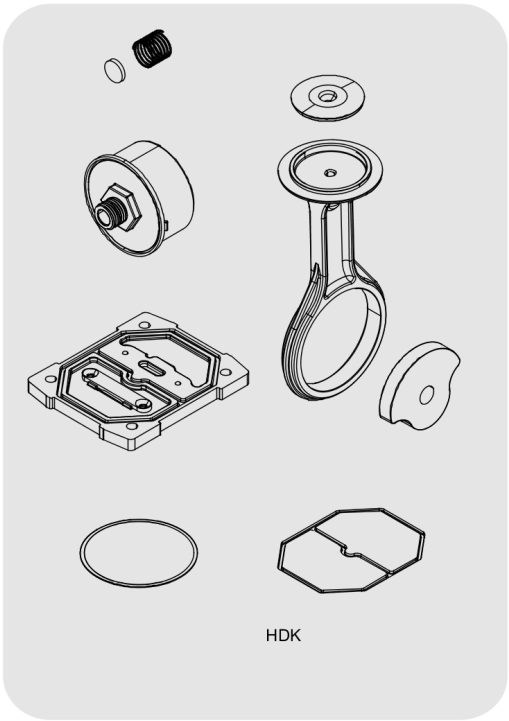

Piston Compressors

Parts List
ECU XSS258 230/50/1 KGK

KGK

Piston Compressors

ECU XSS258 230/50/1 KGK

Parts List

Edition: 1

- Copyright,
Any unauthorized use or copying of the contents or any part thereof is prohibited. This applies in particular to trademarks, model denominations, part numbers and drawings.
- Use only authorized parts. Any damage or malfunction caused by the use of unauthorized parts is not covered by Warranty or Product Liability.

Service kits

1129740771_00 Service kits 2-1

Compressor package

4116000728_00 Compressor package 3-1

Pump

1129741074_00 Shroud 4-1

1129740771_00 Pump 4-2

2236116651_00 User manual 1

KM1

PK1

HDK

Item	Part No.	Name	Qty	Uom
KM1	1129708083	Easy kit	1	EA
PK1	1129708084	Performance kit	1	EA
HDK	1129708094	Heavy duty kit	1	EA

Compressor package 4116000728_00 Compressor package

Item	Part No.	Name	Qty	Uom
099	1129740771	Pump	1	EA
105	1127190020	Non-return valve	1	EA
106	1127130057	Coupling	1	EA
107	1127130009	Drain tap	2	EA
108	1127100064	Pressure reducer	1	EA
109	1127110024	Pressure gauge	1	EA
110	1127190276	Safety valve	1	EA
116	1127090007	Plug hexagon	1	EA
119	1127110030	Pressure guage	1	EA
120	1127080012	Fitting	1	EA
131	1127250036	Pressure switch	1	EA
132	1127320907	Pressure switch cable	1	EA
145	2236116568	Delivery pipe	1	EA
175	1127270001	Rubber Foot	4	EA
180	1124050677	Pressure switch kit	1	EA

Pump 1129741074_00 Shroud

Item	Part No.	Name	Qty	Uom
434	1129707420	Plastic panel	1	EA
435	1129707421	Right plastic block	1	EA
437	1129707418	Plastic front shroud	1	EA
439	1129707422	Left plastic block	1	EA