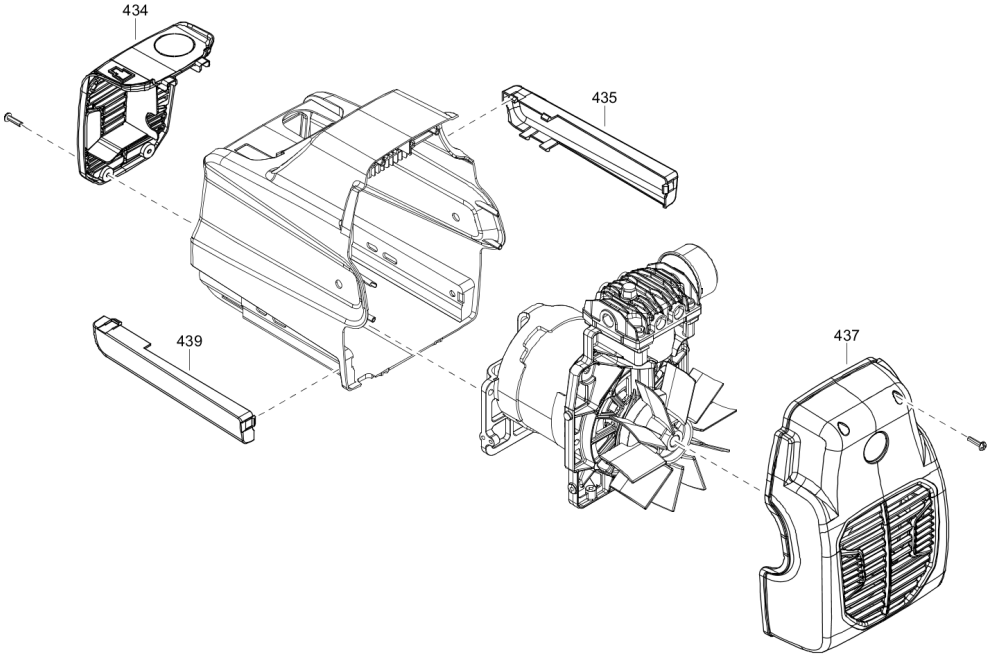

KM1

PK1

HDK

Item	Part No.	Name	Qty	Uom
KM1	1129708083	Easy kit	1	EA
PK1	1129708084	Performance kit	1	EA
HDK	1129708094	Heavy duty kit	1	EA

Compressor package 4116000728_00 Compressor package

Item	Part No.	Name	Qty	Uom
099	1129740771	Pump	1	EA
105	1127190020	Non-return valve	1	EA
106	1127130057	Coupling	1	EA
107	1127130009	Drain tap	2	EA
108	1127100064	Pressure reducer	1	EA
109	1127110024	Pressure gauge	1	EA
110	1127190276	Safety valve	1	EA
116	1127090007	Plug hexagon	1	EA
119	1127110030	Pressure guage	1	EA
120	1127080012	Fitting	1	EA
131	1127250036	Pressure switch	1	EA
132	1127320907	Pressure switch cable	1	EA
145	2236116568	Delivery pipe	1	EA
175	1127270001	Rubber Foot	4	EA
180	1124050677	Pressure switch kit	1	EA

Pump 1129741074_00 Shroud

Item	Part No.	Name	Qty	Uom
434	1129707420	Plastic panel	1	EA
435	1129707421	Right plastic block	1	EA
437	1129707418	Plastic front shroud	1	EA
439	1129707422	Left plastic block	1	EA