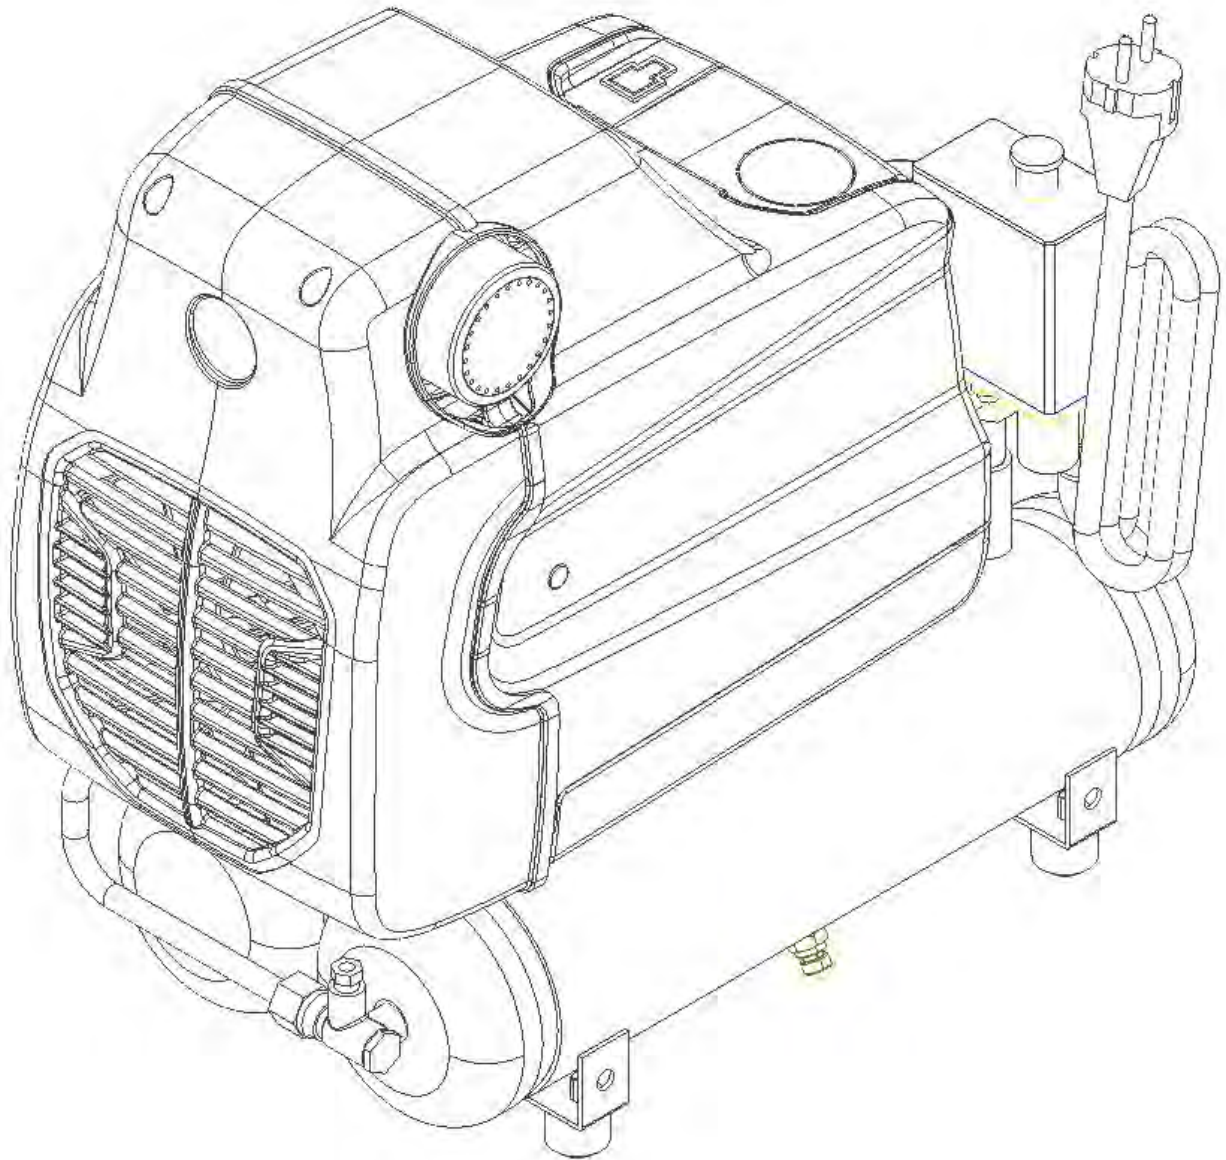

Piston Compressors

Parts List
ECU XSS258 230/50/1 KGK

KGK

Piston Compressors

ECU XSS258 230/50/1 KGK

Parts List

Edition: 1

- Copyright,
Any unauthorized use or copying of the contents or any part thereof is prohibited. This applies in particular to trademarks, model denominations, part numbers and drawings.
- Use only authorized parts. Any damage or malfunction caused by the use of unauthorized parts is not covered by Warranty or Product Liability.

KM1

PK1

HDK

Item	Part No.	Name	Qty	Uom
KM1	1129708083	Easy kit	1	EA
PK1	1129708084	Performance kit	1	EA
HDK	1129708094	Heavy duty kit	1	EA

Compressor package 4116000728_00 Compressor package

Item	Part No.	Name	Qty	Uom
099	1129740771	Pump	1	EA
105	1127190020	Non-return valve	1	EA
106	1127130057	Coupling	1	EA
107	1127130009	Drain tap	2	EA
108	1127100064	Pressure reducer	1	EA
109	1127110024	Pressure gauge	1	EA
110	1127190276	Safety valve	1	EA
116	1127090007	Plug hexagon	1	EA
119	1127110030	Pressure guage	1	EA
120	1127080012	Fitting	1	EA
131	1127250036	Pressure switch	1	EA
132	1127320907	Pressure switch cable	1	EA
145	2236116568	Delivery pipe	1	EA
175	1127270001	Rubber Foot	4	EA
180	1124050677	Pressure switch kit	1	EA

Pump 1129741074_00 Shroud

Item	Part No.	Name	Qty	Uom
434	1129707420	Plastic panel	1	EA
435	1129707421	Right plastic block	1	EA
437	1129707418	Plastic front shroud	1	EA
439	1129707422	Left plastic block	1	EA